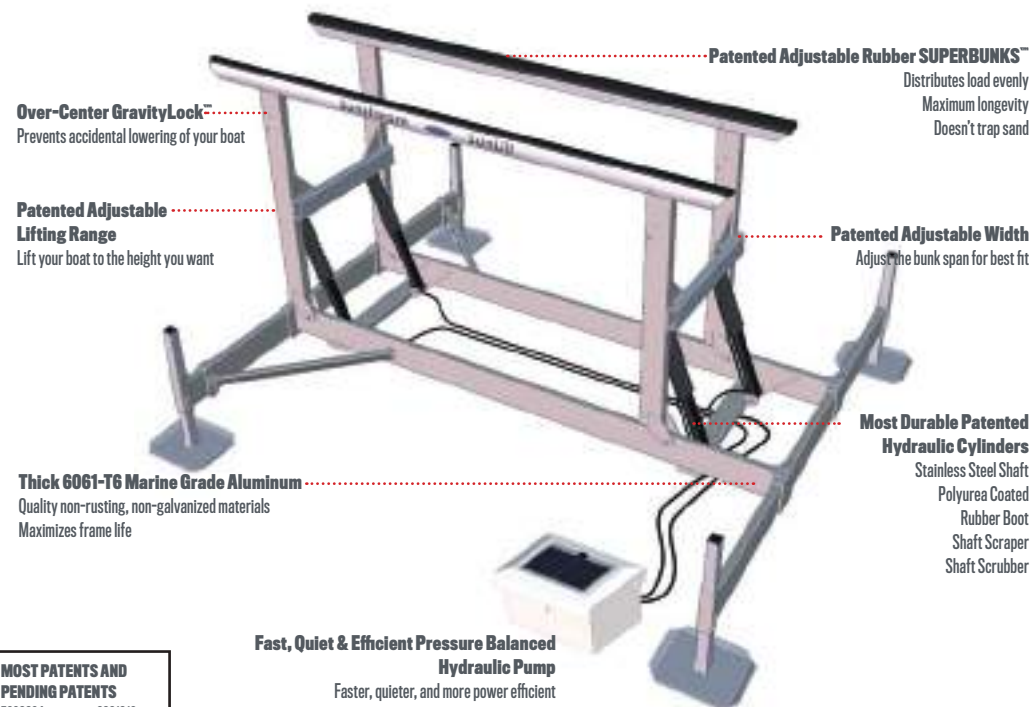

SUNLIFT™ OPTIONS & DESIGN INNOVATIONS

FEATURES & BENEFITS

SL8012 SunLift Shown

MOST PATENTS AND PENDING PATENTS	
5906264	8291810
6976442	8911174
6830410	CAN 2820832
0484086	CAN 2820832
0484450	131933489

www.sunstreamcorp.com