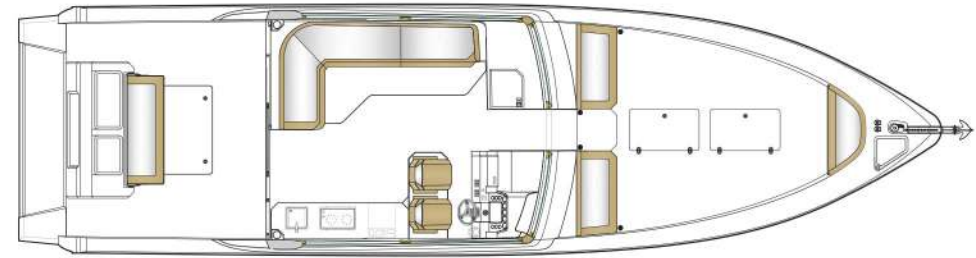

[www.silver-craft.com](http://www.silver-craft.com)

Silvercraft 40

Silvercraft 48 HT

Silvercraft  
48 HT

Deck plan

### Specifications

- Length overall : 47 ft 6 (14.50 m)
- Beam : 12 ft 11 in (3.90 m)
- Displacement : 9 t approx.
- Fuel tank capacity : 900 US gal (3,410 l)
- Water tank capacity : 200 US gal (760 l)
- Max. horsepower : 1,400 hp