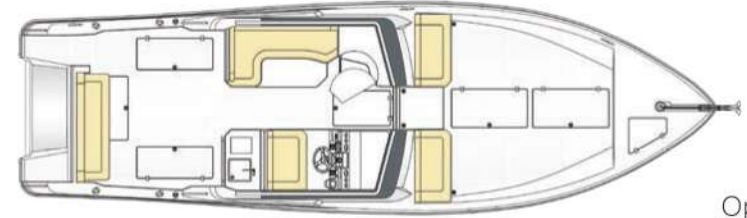

Option 2

Deck plans

Specifications

Length overall	: 35 ft 10 in (10.90 m)
Beam	: 10 ft 9 in (3.30 m)
Draft	: 1 ft 11 in (0.60 m)
Displacement	: 4.5 t approx.
Fuel tank capacity	: 250 US gal (950 l)
Water tank capacity	: 50 US gal (190 l)
Max. horsepower	: 600 hp outboard