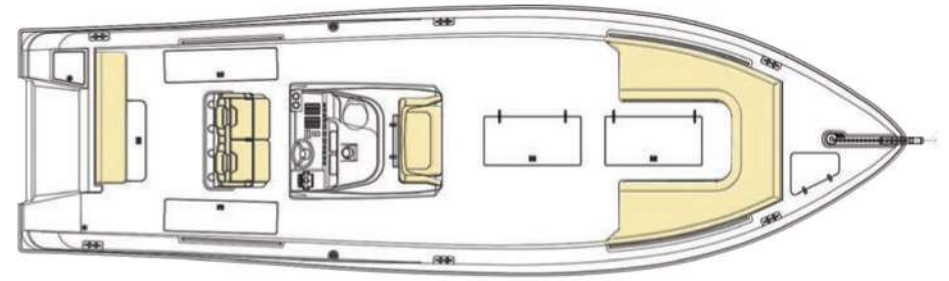

[www.silver-craft.com](http://www.silver-craft.com)

Silvercraft 40

Silvercraft 48 HT

Silvercraft  
36 CC

Deck plan

## Specifications

Length overall	: 35 ft 10 in (10.90 m)
Beam	: 10 ft 9 in (3.30 m)
Draft	: 1 ft 7 in (0.50 m)
Displacement	: 3.5 t approx.
Fuel tank capacity	: 300 US gal (1,140 l)
Water tank capacity	: 40 US gal (150 l)
Max. horsepower	: 600 hp outboard