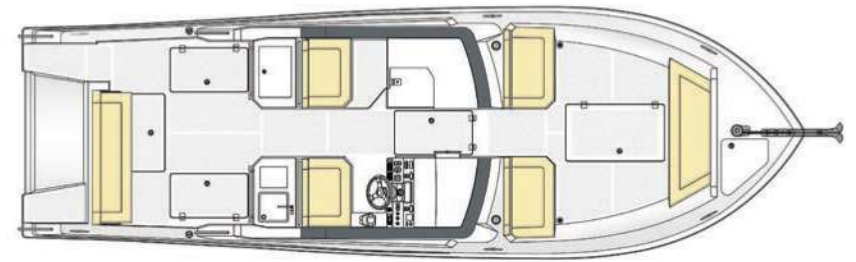

[www.silver-craft.com](http://www.silver-craft.com)

Silvercraft 40

Silvercraft 48 HT

Silvercraft  
31 HT

Deck plan

## Specifications

Length overall	: 30 ft 9 in (9.40 m)
Beam	: 9 ft 10 in (3.00 m)
Draft	: 1 ft 7 in (0.50 m)
Displacement	: 3 t approx.
Fuel tank capacity	: 200 US gal (760 l)
Water tank capacity	: 40 US gal (150 l)
Max. horsepower	: 600 hp