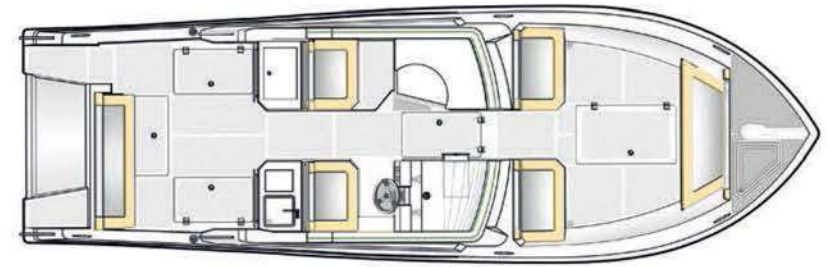

Deck plan

Specifications

Length overall	: 30 ft 9 in (9.40 m)
Beam	: 9 ft 10 in (3.00 m)
Draft	: 1 ft 7 in (0.50 m)
Displacement	: 3 t approx.
Fuel tank capacity	: 200 US gal (760 l)
Water tank capacity	: 40 US gal (150 l)
Max. horsepower	: 600 hp