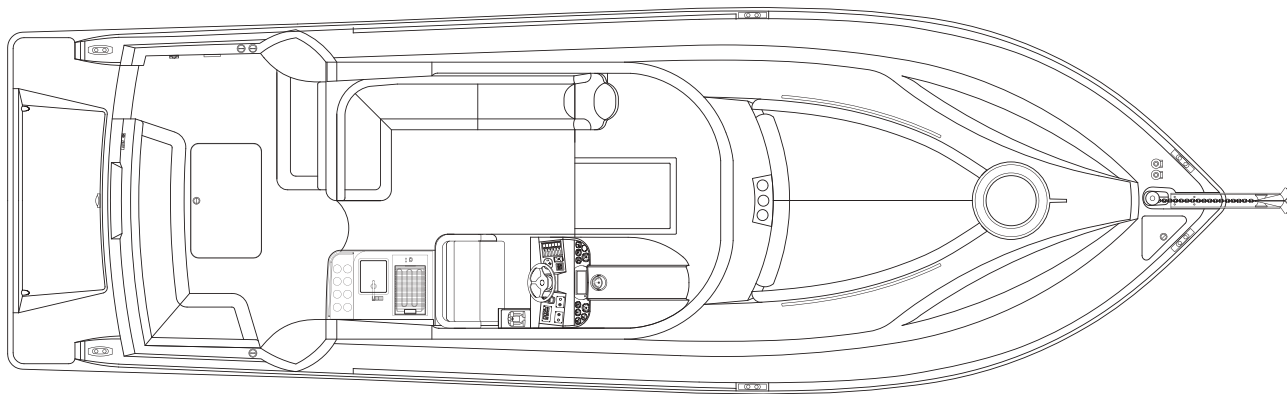

ORYX 27

ORYX 36

ORYX 42

ORYX 43 FLY

ORyx 36

Owner's Cabin

Twin Guest Cabin

Head

Saloon

Galley

Main deck

Lower deck

## Specifications :

Length overall : 36 ft 8 in (11.20 m)  
 Beam : 11 ft 6 in (3.50 m)  
 Draft : 2 ft (0.60 m)  
 Fuel tank capacity : 200 US gal (760 l)  
 Water tank capacity : 40 US gal (150 l)

Accomodation : Owner's cabin (2 berths)  
 Guest cabin (2 berths)  
 Head : 1  
 Maximum recommended hp : 700 hp