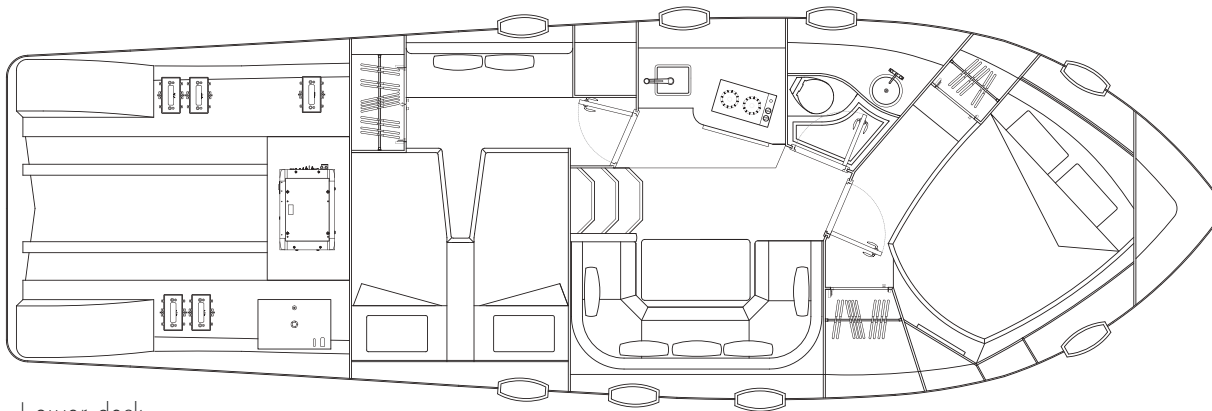

Saloon

Galley

Main deck

Lower deck

## Specifications :

Length overall : 36 ft 8 in (11.20 m)  
 Beam : 11 ft 6 in (3.50 m)  
 Draft : 2 ft (0.60 m)  
 Fuel tank capacity : 200 US gal (760 l)  
 Water tank capacity : 40 US gal (150 l)

Accomodation : Owner's cabin (2 berths)  
 Guest cabin (2 berths)  
 Head : 1  
 Maximum recommended hp : 700 hp