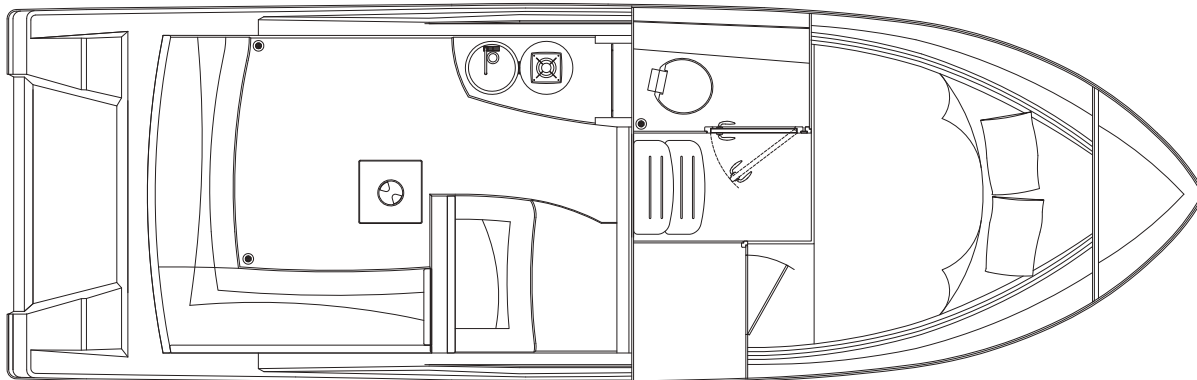

ORYX 27

ORYX 36

ORYX 42

ORYX 43 FLY

ORyx 27

Owner's Cabin

Head

Main deck

Lower deck

## Specifications :

Length overall : 27 ft 4 in (8.30 m)  
 Beam : 8 ft 1 in (2.50 m)  
 Draft : 1 ft 5 in (0.40 m)  
 Fuel tank capacity : 120 US gal (450 l)  
 Water tank capacity : 40 US gal (150 l)