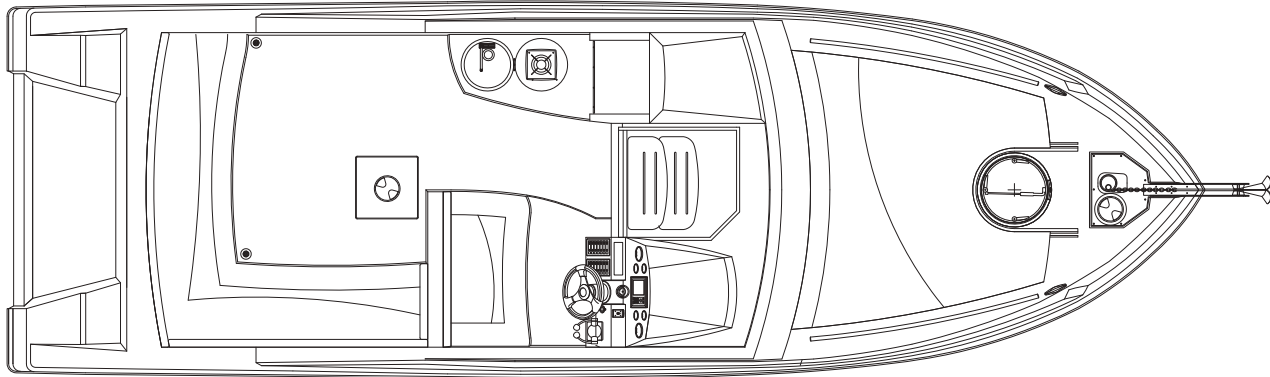

ORYX 27

ORYX 36

ORYX 42

ORYX 43 FLY

ORyx 27

Owner's Cabin

Head

Main deck

## Specifications :

Length overall : 27 ft 4 in (8.30 m)  
 Beam : 8 ft 1 in (2.50 m)  
 Draft : 1 ft 5 in (0.40 m)  
 Fuel tank capacity : 120 US gal (450 l)  
 Water tank capacity : 40 US gal (150 l)